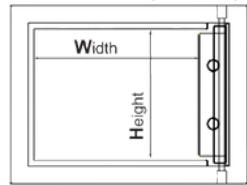

DIMENSIONS, MM	OUTER	INNER SINGLE WALL	DOOR PASSAGE
HEIGHT	152 (6")	89 (3.5")	
WIDTH	406 (16")	402 (15.75")	311 (12.25")
DEPTH	406 (16")	402 (15.75")	279 (11")
WEIGHT <small>(APPROX.)</small>		18 Kg	
VOLUME <small>(APPROX.)</small>		14 Ltr	

**NON DUPLICABLE
EMERGENCY OVERRIDE
ELECTRONIC KEY**

**INTERIOR
CARPET**

**USB WIRE FOR
EXTERNAL
SUPPLY OF POWER**

DIMENSION GUIDELINES

**INNER DIMENSION
SINGLE WALL TOP VIEW**

**INNER DIMENSION
DOUBLE WALL TOP VIEW**