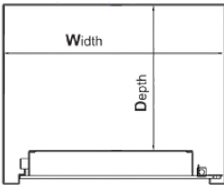

DIMENSIONS, MM	OUTER	INNER SINGLE WALL	DOOR PASSAGE
HEIGHT	152 (6")	89 (3.5")	
WIDTH	406 (16")	402 (15.75")	311 (12.25")
DEPTH	406 (16")	402 (15.75")	279 (11")
WEIGHT <small>(APPROX.)</small>		18 Kg	
VOLUME <small>(APPROX.)</small>		14 Ltr	

**NON DUPLICABLE
EMERGENCY OVERRIDE
ELECTRONIC KEY**

**INTERIOR
CARPET**

**USB WIRE FOR
EXTERNAL
SUPPLY OF POWER**

DIMENSION GUIDELINES

**INNER DIMENSION
SINGLE WALL TOP VIEW**

**INNER DIMENSION
DOUBLE WALL TOP VIEW**