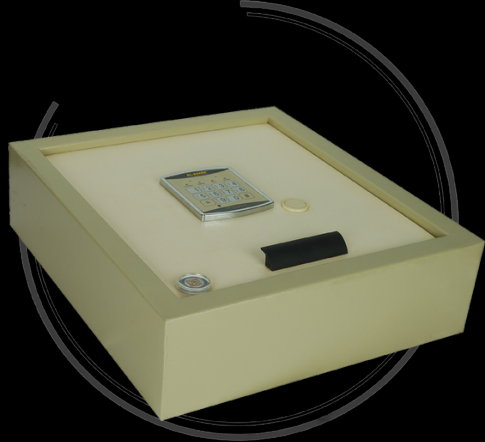

DRAWER TYPE

Also available in Fire Resistant Model